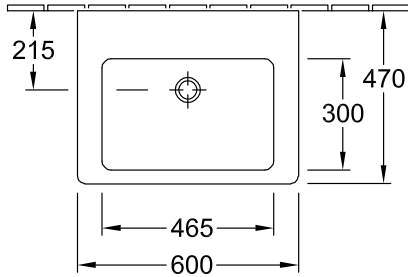

WASHBASIN, WASHBASINS, WALL-MOUNTED WASHBASINS SUBWAY 2.0

PRODUCT INFORMATION

1 . POSITION

Model	711362
Width	600 mm
Depth	470 mm
Weight	20,5 kg
Description	Sanitary porcelain
Tap fitting / Tap hole remark	without tap hole
Overflow remark	with overflow
Material	Sanitary porcelain
Specification texts	Subway 2.0; Washbasin; Sanitary porcelain; Size: 600 x 470 mm; Rectangle; without tap hole; with overflow

Position pedestal to determine Cx