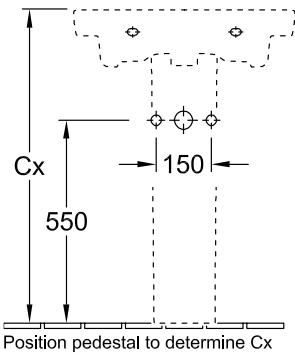

WASHBASIN, WASHBASINS, WALL-MOUNTED WASHBASINS SUBWAY 2.0

PRODUCT INFORMATION

1 . POSITION

Model	711362
Width	600 mm
Depth	470 mm
Weight	20,5 kg
Description	Sanitary porcelain
Tap fitting / Tap hole remark	without tap hole
Overflow remark	with overflow
Material	Sanitary porcelain
Specification texts	Subway 2.0; Washbasin; Sanitary porcelain; Size: 600 x 470 mm; Rectangle; without tap hole; with overflow

Position pedestal to determine Cx