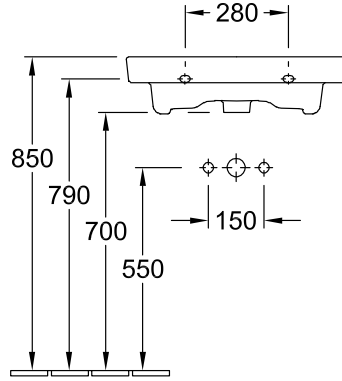

WASHBASIN, WASHBASINS, WALL-MOUNTED WASHBASINS SUBWAY 2.0

PRODUCT INFORMATION

1 . POSITION

Model	711362
Width	600 mm
Depth	470 mm
Weight	20,5 kg
Description	Sanitary porcelain
Tap fitting / Tap hole remark	without tap hole
Overflow remark	with overflow
Material	Sanitary porcelain
Specification texts	Subway 2.0; Washbasin; Sanitary porcelain; Size: 600 x 470 mm; Rectangle; without tap hole; with overflow

Position pedestal to determine Cx