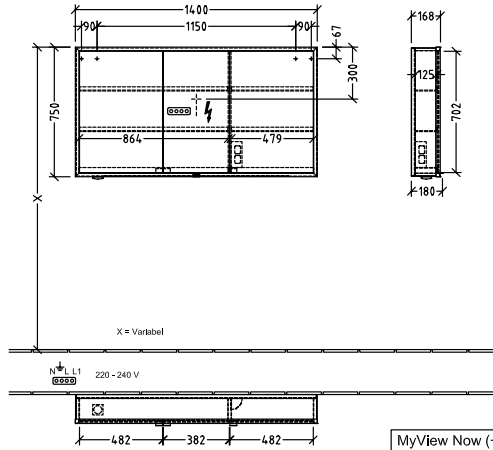

BATHROOM FURNITURE, MIRROR, MIRRORS / MIRROR CABINETS, MIRROR CABINETS, MIRRORS WITH LIGHTING, MIRROR CABINETS WITH MAGNIFYING MIRROR, MIRRORS WITH SOCKET MY VIEW NOW

PRODUCT INFORMATION

1 . POSITION

| | |
|---------------------|---|
| Model | A45514 |
| Width | 1400 mm |
| Height | 750 mm |
| Depth | 168 mm |
| Description | Glass fastening set included LED lighting Equipped with: 3x door, 1x shelf, 1x magnifying mirror, 1x magnetic strip Energy efficiency class: A-A++ 2700 K (warm white) to 6500 K (daylight white) |
| Material | Glass |
| Specification texts | My View Now; Front mirror cabinet; Glass; Size: 1400 x 750 x 168 mm; Rectangle; fastening set included; LED lighting; Equipped with: 3x door, 1x shelf, 1x magnifying mirror, 1x magnetic strip; Energy efficiency class: A-A++; 2700 K (warm white) to 6500 K (daylight white) |

COLOURS

A4551400 4062373837092

TECHNICAL DRAWINGS

A45514

| | |
|---------------------------------------|---|
| MyView Now (+) A4551400 / A4571400 |  Villeroy & Boch 1748 |
| V01 / 01.10.2020 | |