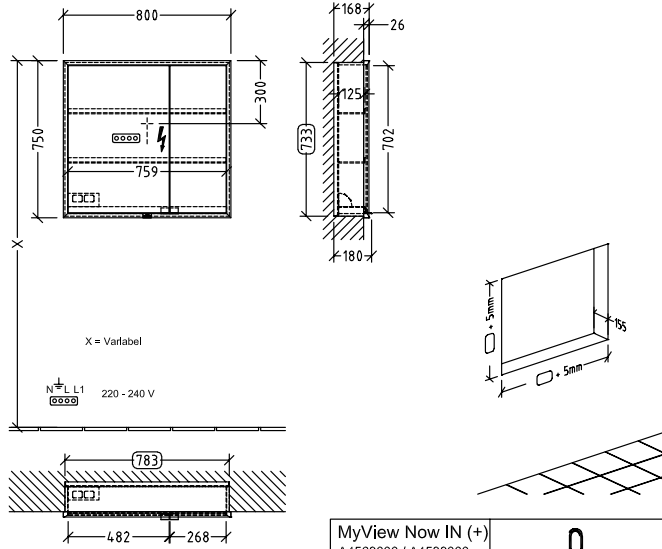

BATHROOM FURNITURE, MIRROR, MIRRORS / MIRROR CABINETS, MIRROR CABINETS, MIRRORS WITH LIGHTING, MIRROR CABINETS WITH MAGNIFYING MIRROR, MIRRORS WITH SOCKET MY VIEW NOW

PRODUCT INFORMATION

1 . POSITION

Model	A45680
Width	800 mm
Height	750 mm
Depth	168 mm
Description	Glass fastening set included LED lighting Equipped with: 2x door, 1x shelf, 1x magnifying mirror, 1x magnetic strip Energy efficiency class: A-A++ 2700 K (warm white) to 6500 K (daylight white)
Material	Glass
Specification texts	My View Now; Built-in mirror cabinet; Glass; Size: 800 x 750 x 168 mm; Rectangle; fastening set included; LED lighting; Equipped with: 2x door, 1x shelf, 1x magnifying mirror, 1x magnetic strip; Energy efficiency class: A-A++; 2700 K (warm white) to 6500 K (daylight white)

COLOURS

A4568000 4062373837245

TECHNICAL DRAWINGS

A45680

MyView Now IN (+) A4568000 / A4568000 V01 / 01.10.2020	 Villeroy & Boch 1748
--	---