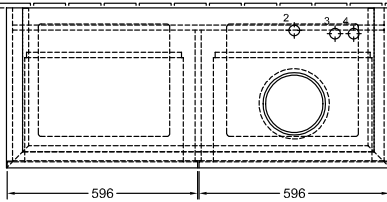

BATHROOM FURNITURE, VANITY UNIT FOR WASHBASIN, VANITY UNITS LEGATO

PRODUCT INFORMATION

1 . POSITION

Model	B58100
Width	1200 mm
Height	380 mm
Depth	500 mm
Weight	40 kg
Description	<p>Wood fastening set included washbasin on right Equipped with: 2x Accessories package 1, 2x pull-out compartments with slip-resistant base For combination with: Architectura 4125 40/41, Artis 4179 43, 4178 41, Collaro 4A18 40, 4A21 38, 4A19 56, 4A20 56, Loop & Friends 5144 00/01, 5148 00/01, 5149 00/01/10/11, My Nature 4110 60/45 Please order specified washbasin separately, It is not always possible to cancel or alter orders! Equipped with: 2x wide glass drawer dividers, 4x narrow glass drawer dividers, 2x accessory boxes L, 2x pull-out compartments with slip-resistant base</p>
Installation	wall-mounted
Material	Wood
Specification texts	<p>Legato; Vanity unit; Wood; Size: 1200 x 380 x 500 mm; Angular; wall-mounted; fastening set included; washbasin on right; Equipped with: 2x Accessories package 1, 2x pull-out compartments with slip-resistant base; For combination with: Architectura 4125 40/41, Artis 4179 43, 4178 41, Collaro 4A18 40, 4A21 38, 4A19 56, 4A20 56, Loop & Friends 5144 00/01, 5148 00/01, 5149 00/01/10/11, My Nature 4110 60/45; Please order specified washbasin separately, It is not always possible to cancel or alter orders!; Equipped with: 2x wide glass drawer dividers, 4x narrow glass drawer dividers, 2x accessory boxes L, 2x pull-out compartments with slip-resistant base</p>

TECHNICAL DRAWINGS

B58100

N L
220 - 240V

	1	2	3	4	H2	A1
5144 00 / 01	X		X	X	1010	590
5148 00 / 01	X	X	X	X	1010	590
5149 00 / 01	X	X	X	X	1010	590
5149 10 / 11	X				1010	590
4110 45	X			X	1090	600
4110 60	X	X			1090	600
4125 40 / 41	X		X	X	1070	630
4179 43	X		X	X	1070	590
4178 41	X				1070	590
4A1840	X		X	X	1090	590
4A2138	X	X		X	1090	590
4A1956	X	X	X	X	1090	590
4A2056	X	X	X	X	1090	590