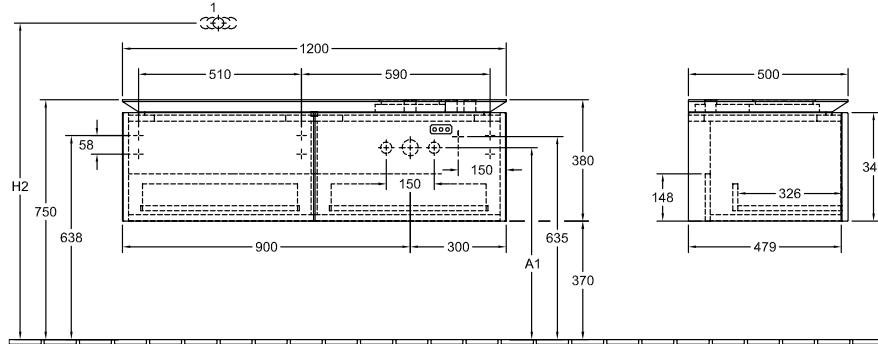

BATHROOM FURNITURE, VANITY UNIT FOR WASHBASIN, VANITY UNITS LEGATO

PRODUCT INFORMATION

1 . POSITION

Model	B58100
Width	1200 mm
Height	380 mm
Depth	500 mm
Weight	40 kg
Description	<p>Wood fastening set included washbasin on right Equipped with: 2x Accessories package 1, 2x pull-out compartments with slip-resistant base For combination with: Architectura 4125 40/41, Artis 4179 43, 4178 41, Collaro 4A18 40, 4A21 38, 4A19 56, 4A20 56, Loop & Friends 5144 00/01, 5148 00/01, 5149 00/01/10/11, My Nature 4110 60/45 Please order specified washbasin separately, It is not always possible to cancel or alter orders! Equipped with: 2x wide glass drawer dividers, 4x narrow glass drawer dividers, 2x accessory boxes L, 2x pull-out compartments with slip-resistant base</p>
Installation	wall-mounted
Material	Wood
Specification texts	<p>Legato; Vanity unit; Wood; Size: 1200 x 380 x 500 mm; Angular; wall-mounted; fastening set included; washbasin on right; Equipped with: 2x Accessories package 1, 2x pull-out compartments with slip-resistant base; For combination with: Architectura 4125 40/41, Artis 4179 43, 4178 41, Collaro 4A18 40, 4A21 38, 4A19 56, 4A20 56, Loop & Friends 5144 00/01, 5148 00/01, 5149 00/01/10/11, My Nature 4110 60/45; Please order specified washbasin separately, It is not always possible to cancel or alter orders!; Equipped with: 2x wide glass drawer dividers, 4x narrow glass drawer dividers, 2x accessory boxes L, 2x pull-out compartments with slip-resistant base</p>

TECHNICAL DRAWINGS

B58100

N L
220 - 240V

	1	2	3	4	H2	A1
5144 00 / 01	X		X	X	1010	590
5148 00 / 01	X	X	X	X	1010	590
5149 00 / 01	X	X	X	X	1010	590
5149 10 / 11	X				1010	590
4110 45	X			X	1090	600
4110 60	X	X			1090	600
4125 40 / 41	X		X	X	1070	630
4179 43	X		X	X	1070	590
4178 41	X				1070	590
4A1840	X		X	X	1090	590
4A2138	X	X		X	1090	590
4A1956	X	X	X	X	1090	590
4A2056	X	X	X	X	1090	590