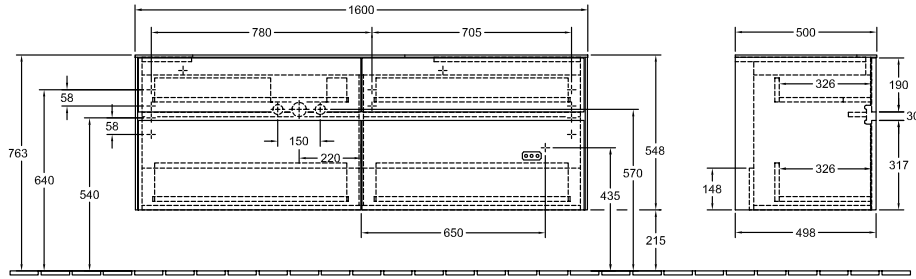

TECHNICAL DRAWINGS

C02600