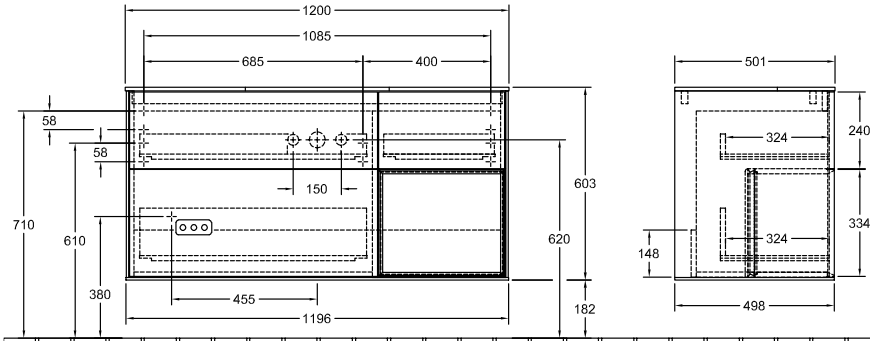

TECHNICAL DRAWINGS

F17