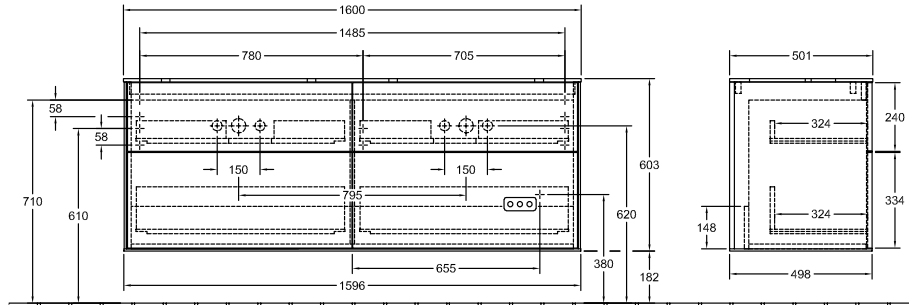

BATHROOM FURNITURE, VANITY UNIT FOR WASHBASIN, VANITY UNITS, BATHROOM FURNITURE WITH LIGHTING FINION

PRODUCT INFORMATION

1 . POSITION

Model	G43
Width	1600 mm
Height	603 mm
Depth	501 mm
Weight	91 kg
Description	<p>with wall lighting Wood fastening set included for 2 washbasins LED lighting Equipped with: 2x wide glass drawer divider, 6x narrow glass drawer divider, 2x accessory boxes S, 2x accessory boxes M, 4x pull- out compartment with non-slip mat For combination with: Finion 4142 61/64, Memento 2.0 4A07 60/61 Please order specified washbasin separately, It is not always possible to cancel or alter orders!, The G999 02 00 remote is required to control the lighting. It is not included in the scope of delivery. Only one control unit is necessary per bathroom. 2x LED / 4,2 W Energy efficiency class: A-A++ 2700 K (neutral white) to 6480 K (daylight white)</p>
Installation	wall-mounted
Material	Wood
Specification texts	<p>Finion; Vanity unit; Wood; Size: 1600 x 603 x 501 mm; Angular; with wall lighting; wall-mounted; fastening set included; for 2 washbasins; LED lighting; Equipped with: 2x wide glass drawer divider, 6x narrow glass drawer divider, 2x accessory boxes S, 2x accessory boxes M, 4x pull-out compartment with non-slip mat; For combination with: Finion 4142 61/64, Memento 2.0 4A07 60/61; Please order specified washbasin separately, It is not always possible to cancel or alter orders!, The G999 02 00 remote is required to control the lighting. It is not included in the scope of delivery. Only one control unit is necessary per bathroom.; 2x LED / 4,2 W; Energy efficiency class: A-A++; 2700 K (neutral white) to 6480 K (daylight white)</p>

TECHNICAL DRAWINGS

G43

220 - 240 V