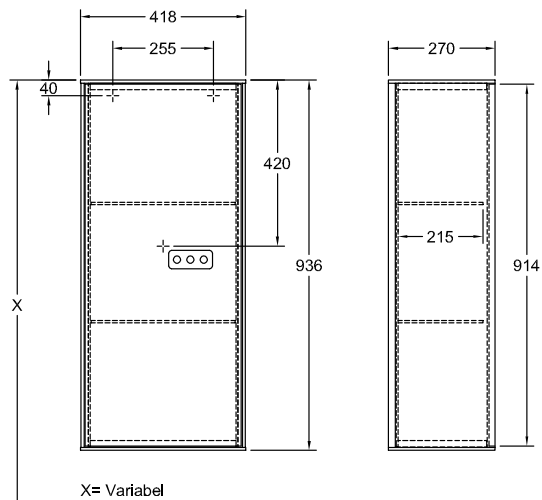

TECHNICAL DRAWINGS

G56