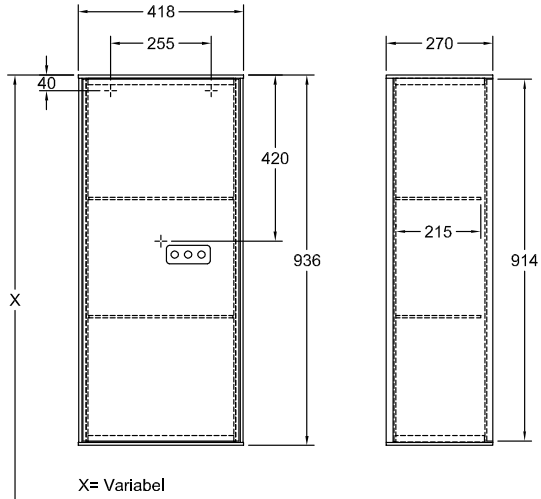

BATHROOM FURNITURE, CABINET, SIDE CABINETS, BATHROOM FURNITURE WITH LIGHTING FINION

PRODUCT INFORMATION

1 . POSITION

Model	G56
Width	418 mm
Height	936 mm
Depth	270 mm
Weight	14 kg
Description	with wall lighting Wood fastening set included hinges on left LED lighting Equipped with: 1x door, 2x glass shelf The G999 02 00 remote is required to control the lighting. It is not included in the scope of delivery. Only one control unit is necessary per bathroom, It is not always possible to cancel or alter orders! 2x LED / 6,9 W Energy efficiency class: A-A++ 2700 K (neutral white) to 6480 K (daylight white)
Installation	wall-mounted
Material	Wood
Specification texts	Finion; Side cabinet; Wood; Size: 418 x 936 x 270 mm; Angular; with wall lighting; wall-mounted; fastening set included; hinges on left; LED lighting; Equipped with: 1x door, 2x glass shelf; The G999 02 00 remote is required to control the lighting. It is not included in the scope of delivery. Only one control unit is necessary per bathroom, It is not always possible to cancel or alter orders!; 2x LED / 6,9 W; Energy efficiency class: A-A++; 2700 K (neutral white) to 6480 K (daylight white)

TECHNICAL DRAWINGS

G56

$\frac{N}{\text{OO}}$ 220 - 240 V