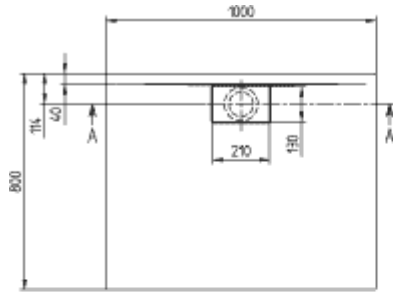

ARCHITECTURA RECTANGULAR SHOWER TRAY RECTANGLE

PRODUCT INFORMATION

Article title	Villeroy & Boch Architectura Rectangular shower tray, 1000 x 800 x 15 mm, White Alpin
Article number	UDA1080ARA215V-01
Scope of delivery	1x rectangular shower tray 1 x outlet cover in White Alpine (01), for matt colours, outlet cover in matching matt colours.
Length in mm	1000
Width in mm	800
Height in mm	15
Interior depth	15
Collection	Architectura
Product designation	Rectangular shower tray
Material	Acrylic
Other material	Outlet cover: Acrylic
other surfaces	Outlet cover: glossy
Shape	Rectangle
Colour designation	White Alpin
other colour designations	Outlet cover: White Alpin
Antibacterial surface (with AntiBac)	No
Easy surface cleaning (CeramicPlus)	No
With slip resistance	No
Assembly / Assembly type	Surface-mounted, Corner installation flush-fitting installation Installation on a base

TECHNICAL DRAWINGS

UDA1080ARA215V-01

UDA1080ARA215

Architectura
Metal rim