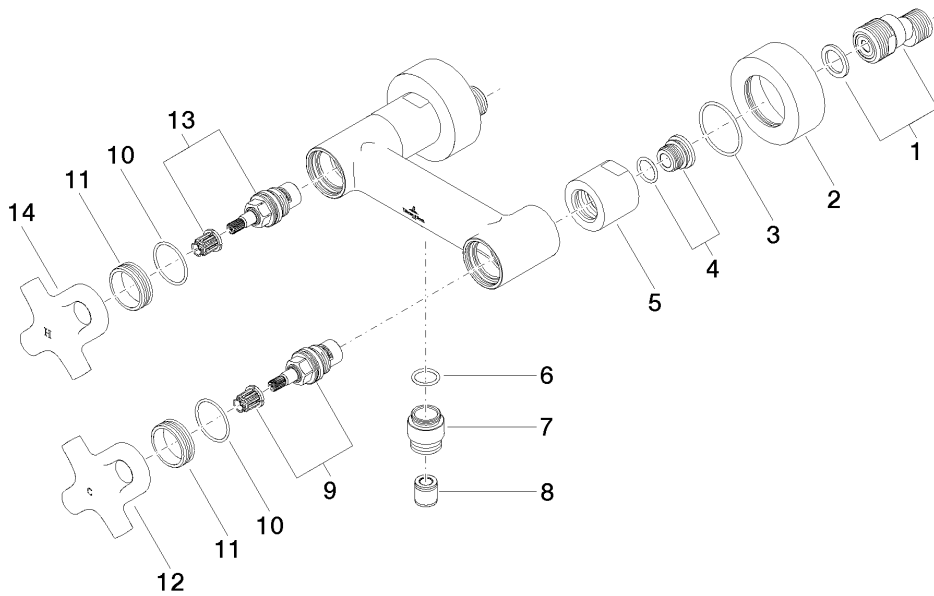

Exploded assembly drawing

LaFleur classique Wall-mounted shower mixer 1/2"

Article number: 26100957

Order quantity

No.	Article number	Name	Installation quantity
1	0411040300090	connection	2
2	092789103ff	rosette	2
3	09141003490	seal	2
4	0429050140090	nipple	2
5	092310064ff	nut	2
6	09141005590	seal	1
7	092404245ff	nipple	1
8	09230104090	back-flow preventer	1
9	9090031330090	top	1
10	09141008790	seal	2
11	091840132ff	sleeve	2
12	092095029ff	handle (cold)	1
13	9090031320090	top	1
14	092095028ff	handle (hot)	1