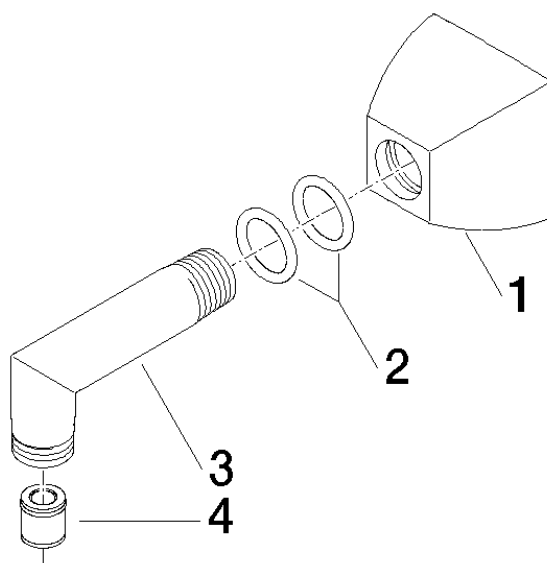

### Product specifications

- 1/2" shower outlet
- rosette 55 x 55 mm
- 1/2" connection

**Intrinsic protection against back flow.**

### Surfaces

- chrome

28450910-00

**Exploded assembly drawing**

**Order quantity**

<b>No.</b>	<b>Article number</b>	<b>Name</b>	<b>Installation quantity</b>
------------	-----------------------	-------------	------------------------------