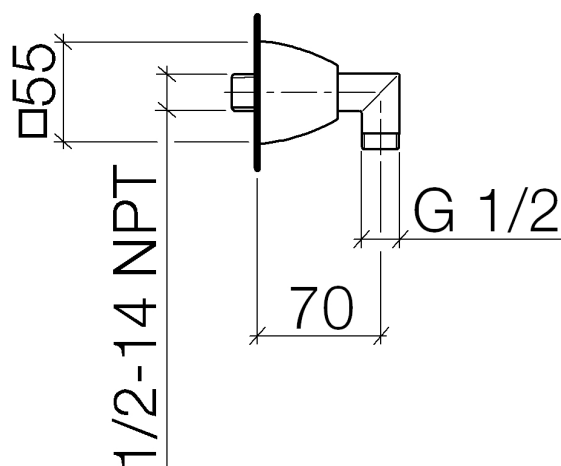

### Product specifications

- 1/2" shower outlet
- rosette 55 x 55 mm
- 1/2" connection

**Intrinsic protection against back flow.**

### Surfaces

- chrome

28450910-00

**Exploded assembly drawing**

**Order quantity**

<b>No.</b>	<b>Article number</b>	<b>Name</b>	<b>Installation quantity</b>
------------	-----------------------	-------------	------------------------------

**Flow rate chart**