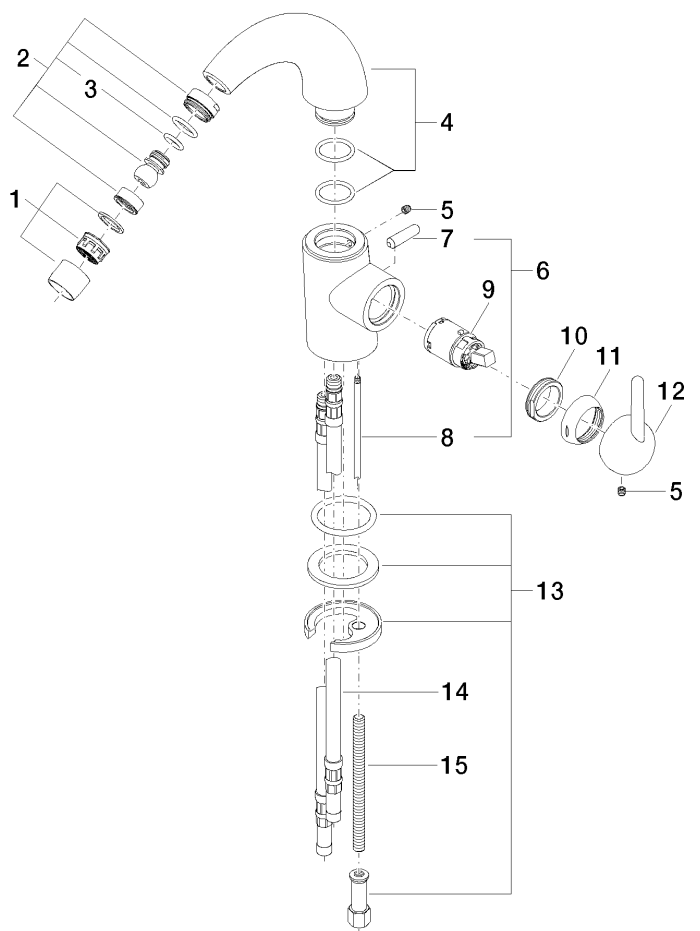

Exploded assembly drawing

16 — Ablaufgarnitur 04.11.01.001.00-fr

SOURCE Single-lever bidet mixer

Article number: 33600940

Order quantity

No.	Article number	Name	Installation quantity
1	90230111902ff	aerator	1
2	04214000700ff	joint	1
3	09141001190	seal	1
4	90119402000ff	spout	1
5	09311103090	pin	2
6	04209403080ff	pull-rod	1
7	092094030ff	handle	1
8	093109080ff	pull-rod	1
9	09150504190	cartridge	1
10	092404130-07	nut	1
11	092830015ff	cover	1
12	092094040ff	handle	1
13	0430110387590	fixing set	1
14	0430040160090	hose	2
15	09311101290	pin	1
16	04110100100ff	pop-up waste	1