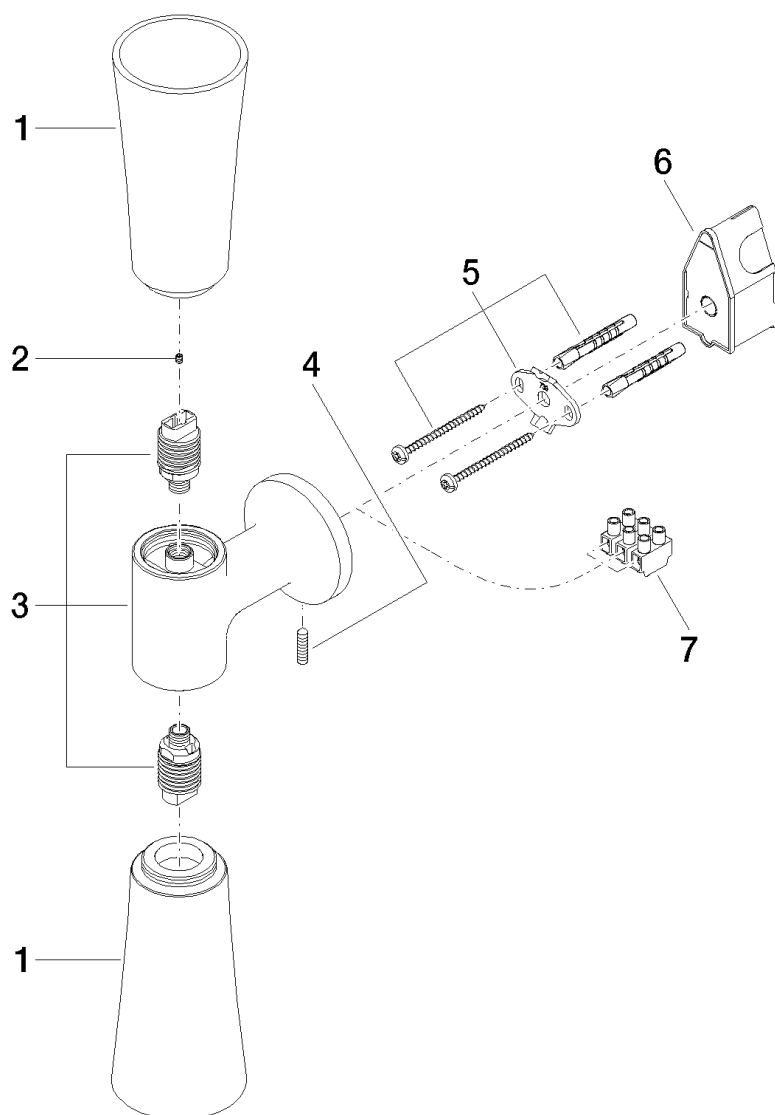

Exploded assembly drawing

LaFleur Mirror light

Article number: 83300955

Order quantity

No.	Article number	Name	Installation quantity
1	08900301983	glass	2
2	09311106490	pin	1
3	90179550400ff	tumbler holder	1
4	09311111390	pin	1
5	0517207390090	fixing set	1
6	08110255390	cover	1
7	08185050890	electronic accessories	1