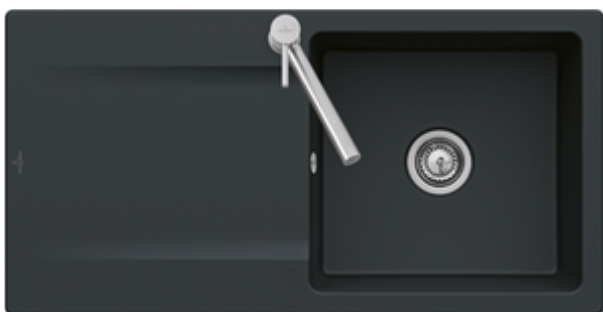

# SINK, BUILT-IN SINKS, CERAMIC SINKS SILUET

### . POSITION

Model	333601
Width	1000 mm
Depth	510 mm
Weight	26,4 kg
Description	Sink inclusive Waste system, Round basket strainer The sink is reversible For surface-mounted installation Required size of worktop : 97 x 48 cm Minimum width of undersink cabinet: 60 cm 2 prescored holes for fittings Built-in sink Steamer containers 1/3 and 2/3 compatible with salad basket <b>Material: TitanCeram</b>