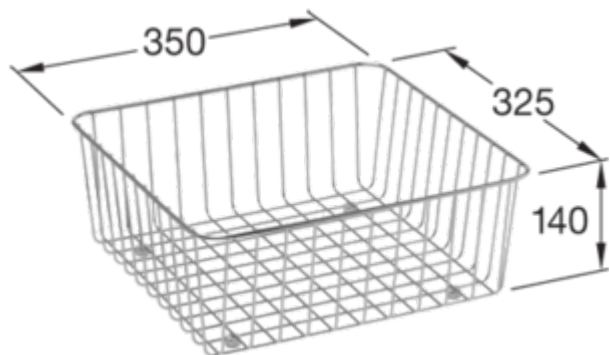

ACCESSORIES, ACCESSORIES FOR SINKS, KITCHEN ACCESSORIES, KITCHEN SINK ACCESSORIES ACCESSORIES

PRODUCT INFORMATION

. POSITION

Model	8K0600
Weight	0,88 kg
Description	Salad basket

COLOURS

stainless steel	8K0600K1	4022693870506
-----------------	----------	---------------