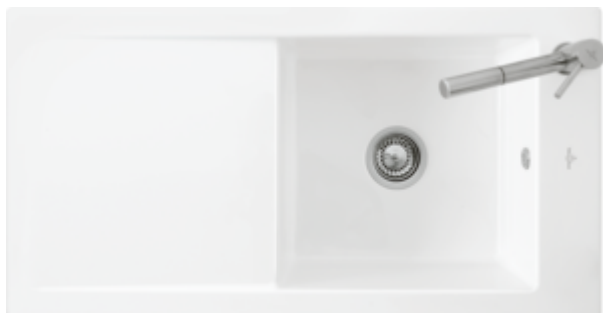

TIMELINE 60 FLAT FLUSH-MOUNTED SINK RECTANGLE

PRODUCT INFORMATION

Article title	Villeroy & Boch Timeline 60 flat Flush-mounted sink, included Outlet fitting hand-operated, of Ceramic, 965 x 475 mm, White Alpin CeramicPlus
Article number	67901FR1
Assembly / Assembly type	flush-fitting installation
Assembly instructions	minimum unit width: 60cm, For flush-fit installation in natural stone or artificial stone countertops Minimum thickness of the countertop when placed with a dishwasher: at least 4 cm
Scope of delivery	1x sink 1 x basket strainer waste
Length in mm	475
Width in mm	965
Height in mm	220
Interior depth	202
Collection	Timeline 60 flat
Product designation	Flush-mounted sink
Material	Ceramic
Other material	Grate: Stainless steel Valve: Stainless steel
Position of main bowl	Basin, reversible
Colour designation	White Alpin
other colour designations	Grate: Chrome Valve: Chrome